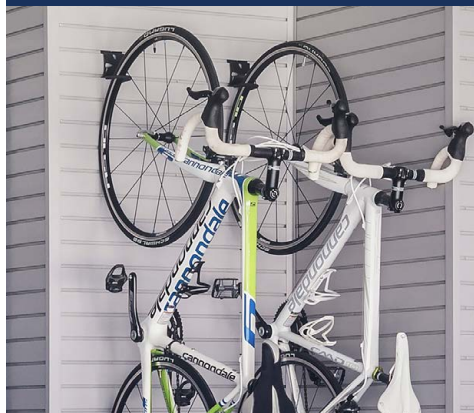

**HEAVY DUTY SHELF** (36" or 46" wide)

**OVERHEAD RACKS**

**HEAVY DUTY SHELF ARM CAN BE OVER OR UNDER MOUNTED**

**GOLF RACK**

**HORIZONTAL BIKE HOOK**

**VERTICAL BIKE HOOK**

**22" & 30" SQUEEGEE**

## Hard-Working Storage Solutions

The foldaway workbench is perfect for the garage where space is at a premium. For homes with a water connection in the garage, we have the highest quality rust-proof aluminum alloy construction hose reels and garden hoses on the market. Ask your design consultant for additional recommendations.