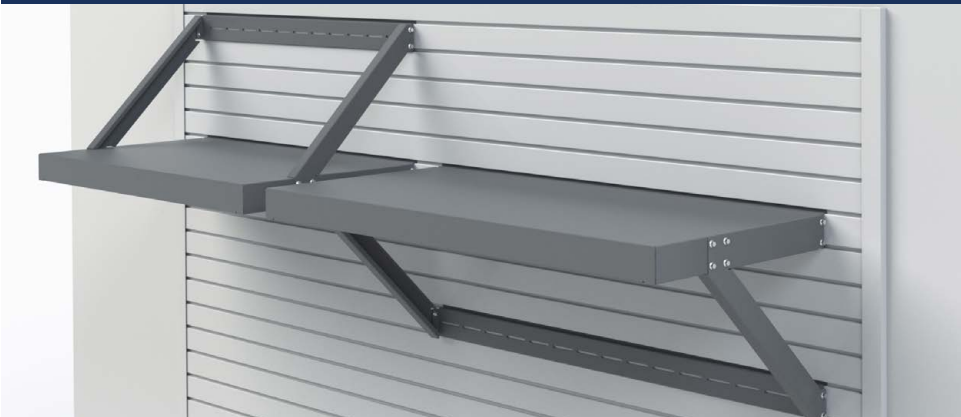

### storage for seasonal items

Our specialty storage racks provide heavy-duty storage solutions for large and heavy items, such as golf bags, firewood, and tires. For bigger items that need to be readily accessible, we have open shelving solutions that are wall-mounted and free standing. Our overhead storage racks are the best way to organize and store bulky seasonal items that need to be kept in the garage.

**HEAVY DUTY SHELF** (36" or 46" wide)

**OVERHEAD RACKS**

**HEAVY DUTY SHELF ARM CAN BE OVER OR UNDER MOUNTED**

**GOLF RACK**

**HORIZONTAL BIKE HOOK**

**VERTICAL BIKE HOOK**

**22" & 30" SQUEEGEE**

## Hard-Working Storage Solutions

The foldaway workbench is perfect for the garage where space is at a premium. For homes with a water connection in the garage, we have the highest quality rust-proof aluminum alloy construction hose reels and garden hoses on the market. Ask your design consultant for additional recommendations.

**HIGH OUTPUT ENERGY EFFICIENT LED LIGHT**

**DOOR BUMPER (Black 36")**

prevents  
dents and  
scratches

**VENTILATED STEEL SHELVING**

industrial strength  
wire shelves can be  
mounted  
to slatwall,  
wall studs or  
concrete.