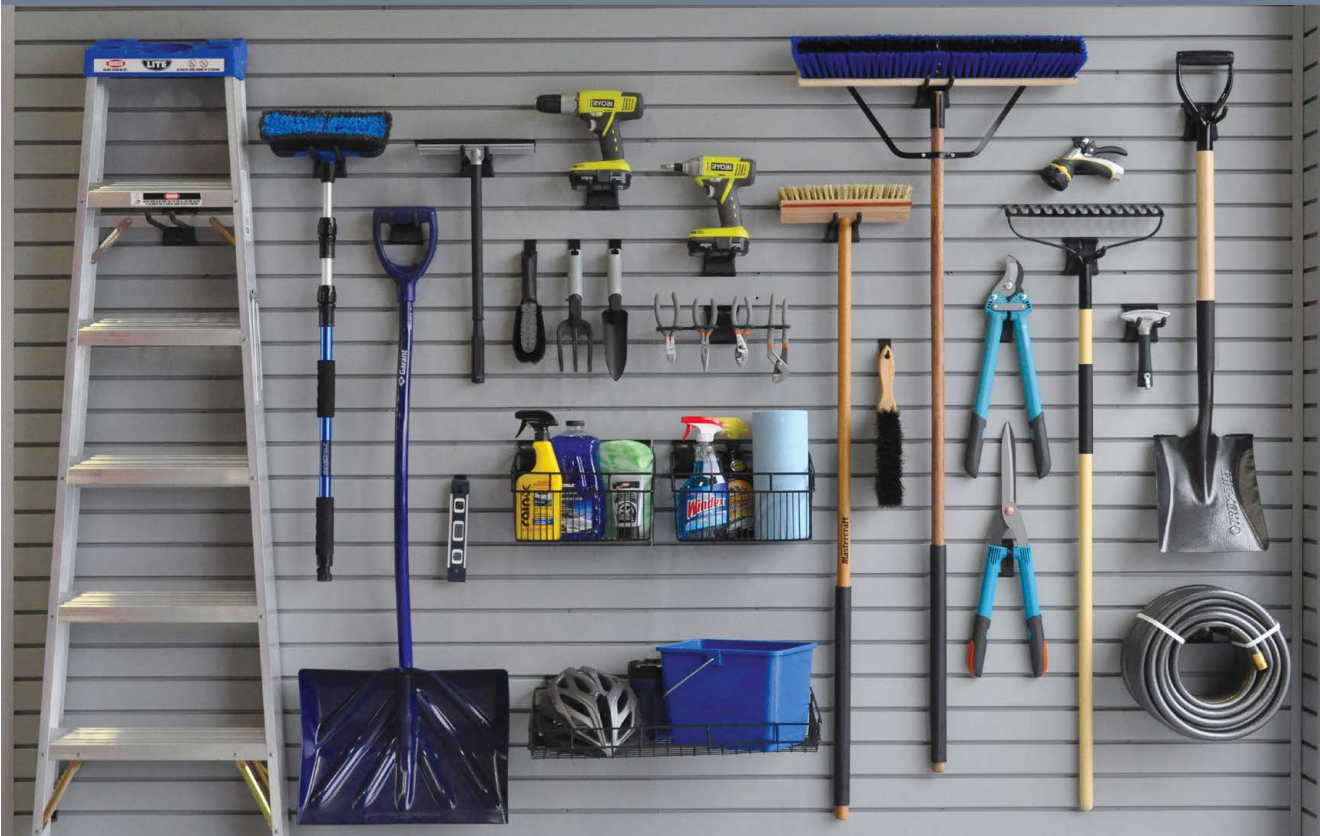

Neat, Organized, Accessible

Garage Living's wall organizers and accessories get all of your belongings off the floor and on the wall, creating room to walk, play, work and easily park. Whether you need to hang up tools and toys or want to finish the walls from top to bottom, our versatile system can be configured to make the most of your space. Garage Living also carries a variety of specialty organizers for tires, bicycles, trash bins and recycling.

**organized
accessibility**

VERSATILE INTERCHANGEABLE HIGH CAPACITY PANELS

Visit the Garage Living showroom for material samples as print and/or digital display colors may vary.

COLORS			
WHITE	MIST	GREY	GUNMETAL
TAUPE	BLUE	HARBOR BLUE	BLACK

Finish And Protection For Your Garage Wall

EASY TO REACH AND EASY TO STORE ITEMS

UV STABLE PVC CONSTRUCTION

OVER 40 ACCESSORIES AVAILABLE

FEATURES

- Installs onto bare studs, unfinished or finished dry wall or concrete
- Double wall, heavy duty extruded PVC
- Up to 300 lbs / panel
- Increases floor space
- Perfect for car cleaning, gardening, or sports equipment
- Panel dimensions 96" W x 12" H x 5/8" D
- Color matched screws and finishing trims available