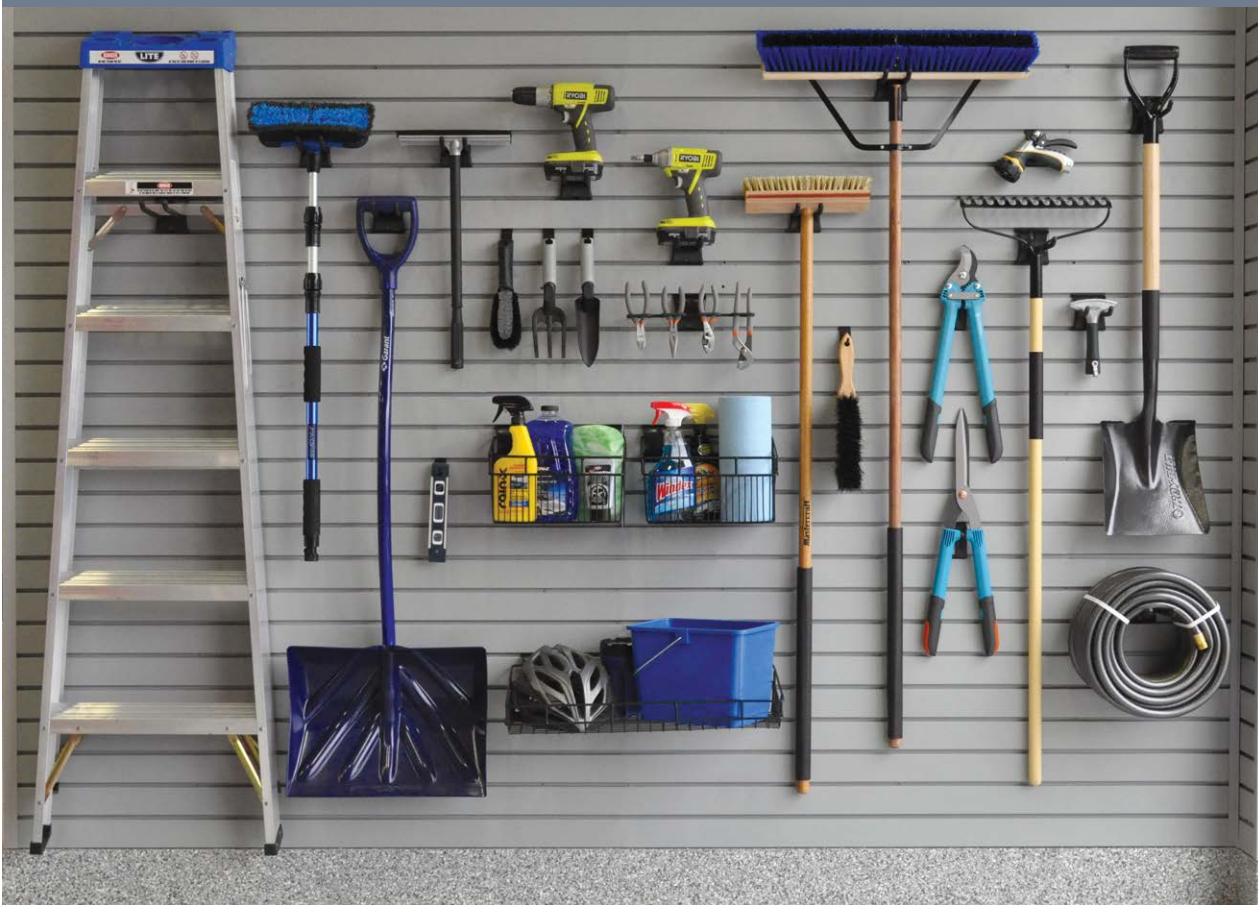

Neat, Organized, Accessible

Garage Living's wall organizers and accessories get all of your belongings off the floor and on the wall, creating room to walk, play, work and easily park. Whether you need to hang up tools and toys or want to finish the walls from top to bottom, our versatile system can be configured to make the most of your space. Garage Living also carries a variety of specialty organizers for tires, bicycles, trash bins and recycling.

**organized
accessibility**

VERSATILE INTERCHANGABLE 300 LBS CAPACITY PANELS

COLORS

load
capacity up
to 300 lbs
/ panel

FEATURES

- Installs onto bare studs, unfinished or finished dry wall or concrete
- Double wall, heavy duty extruded PVC
- Up to 300 lbs / panel
- Increases floor space
- Perfect for car cleaning, gardening, or sports equipment
- Panel dimensions 96" W x 12" H x 5/8" D

Finish And Protection For Your Garage Wall

EASY TO REACH AND EASY TO STORE ITEMS

installs onto
bare studs,
drywall or
concrete

OVER 40 ACCESSORIES AVAILABLE

provides a
finished
look for your
garage

PANEL SIZES ARE 96"W X 12"H X 5/8"D